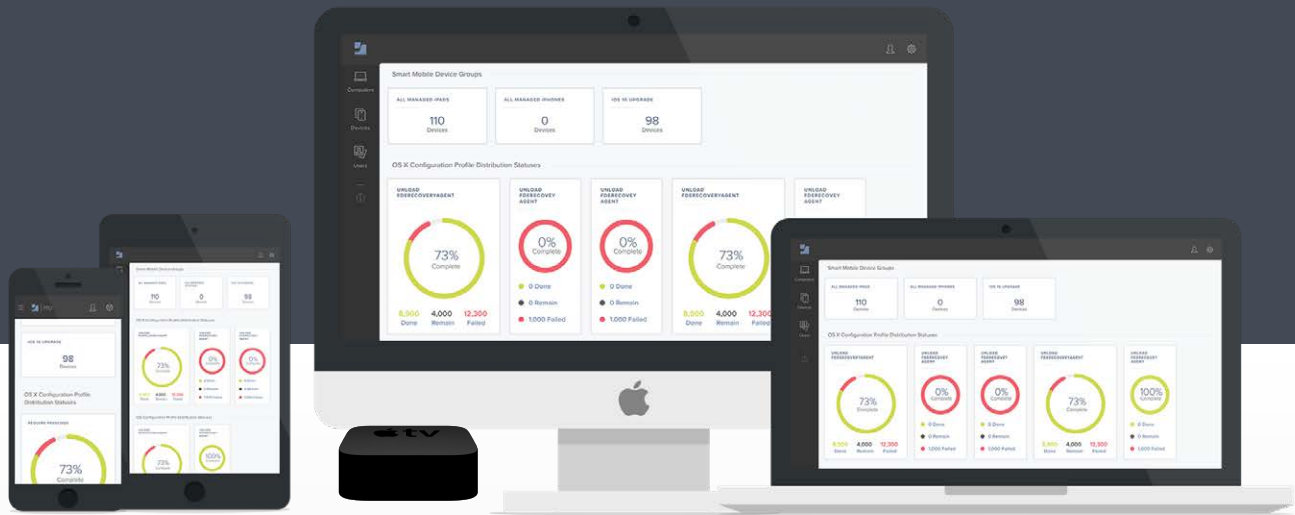

Mac, iPad, iPhone and Apple TV Management Solutions

FOR SCHOOLS OF ANY SCALE

The Apple Management Experts

Since 2002, Jamf has been helping schools around the globe succeed with Apple. Long before Apple became the world's most valuable brand, we provided IT and educators with the ability to automate the tasks associated with device deployment and management – all while empowering students to be more creative, productive learners.

Whether you've been using Apple for years and have thousands of devices in your schools, or are just beginning to integrate Apple devices into your learning programs, we offer two solutions that are tailor-made for the modern classroom. Jamf helps schools engage with students in new ways and deliver an active learning environment with Apple devices.

jamf | PRO

Jamf Pro is known for its scale, robust Mac management capabilities and customization.

jamf | SCHOOL

Jamf School is purpose-built for education. It is known for its simplicity, speed to set-up, teacher-specific workflows as well as a set of teacher and parent apps.